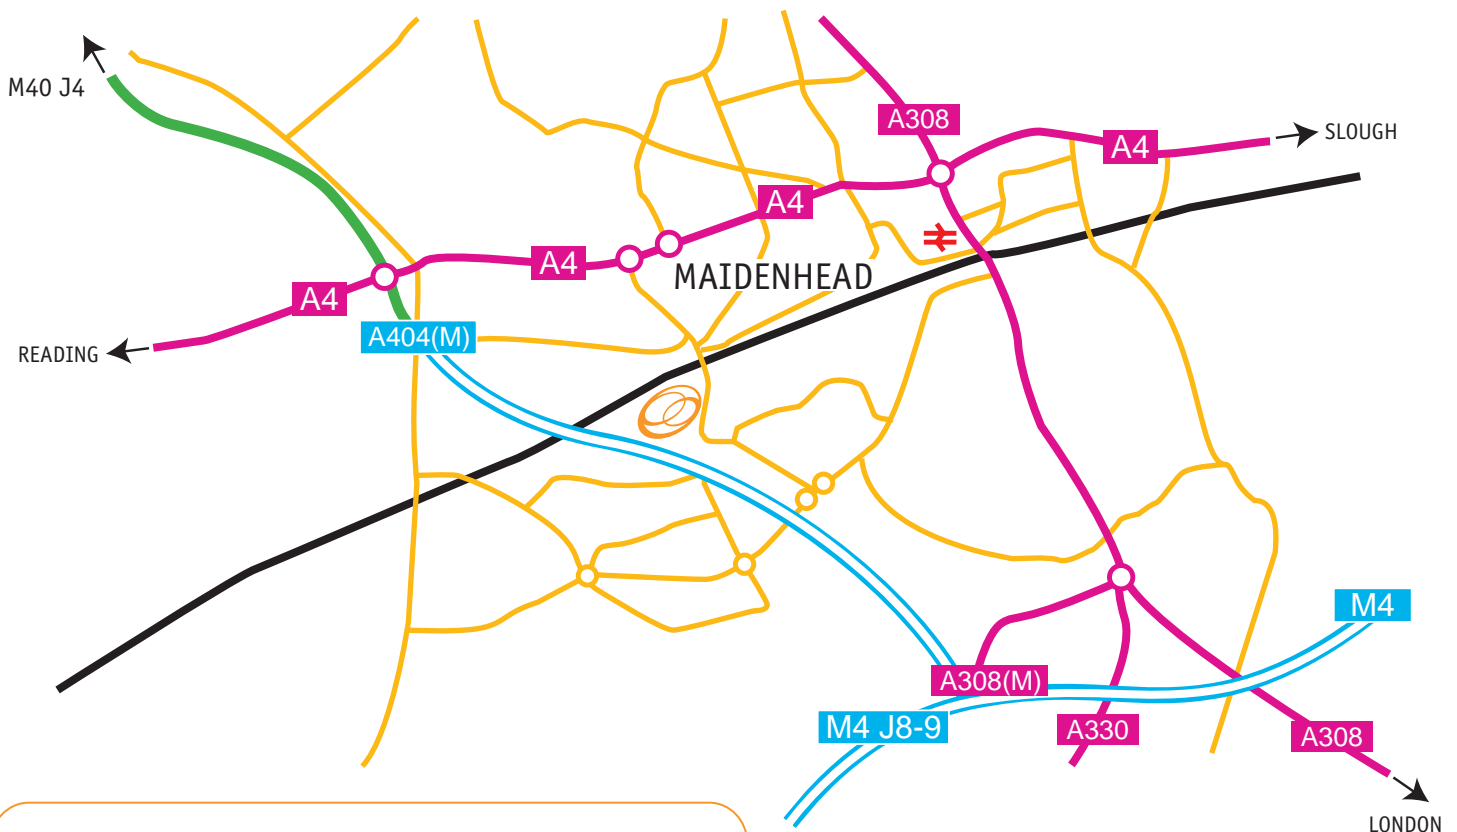

MAIDENHEAD OFFICE

Vanwall Road
Maidenhead, Berkshire SL6 4UB
United Kingdom

Tel +44 (0) 1628 770077
Fax +44 (0) 1628 785433

By Car

From M4

Leave the M4 at Junction 8/9 and join the A404M towards Henley. Follow the signs to Cox Green/White Waltham. Turn left at the roundabout until you reach a pair of mini roundabouts, turn left into Norreys Drive. You will pass Glaxo SmithKline on your left. Soon after this there is a sharp bend to the right. Turn left at the next mini roundabout into Vanwall Business Park. Harris Interactive is located 300m on your left.

From Maidenhead Town Centre

Take the A4 going towards Reading. Travel up Castle Hill passing a garage on the right and a Mercedes showroom on the left. Go down the hill and turn left at the mini roundabout into Wootton Way. Follow this road passing shops on your left and pass under a railway bridge. Climb a slight hill and turn right into Vanwall Business Park. Harris Interactive is 300m on your left.