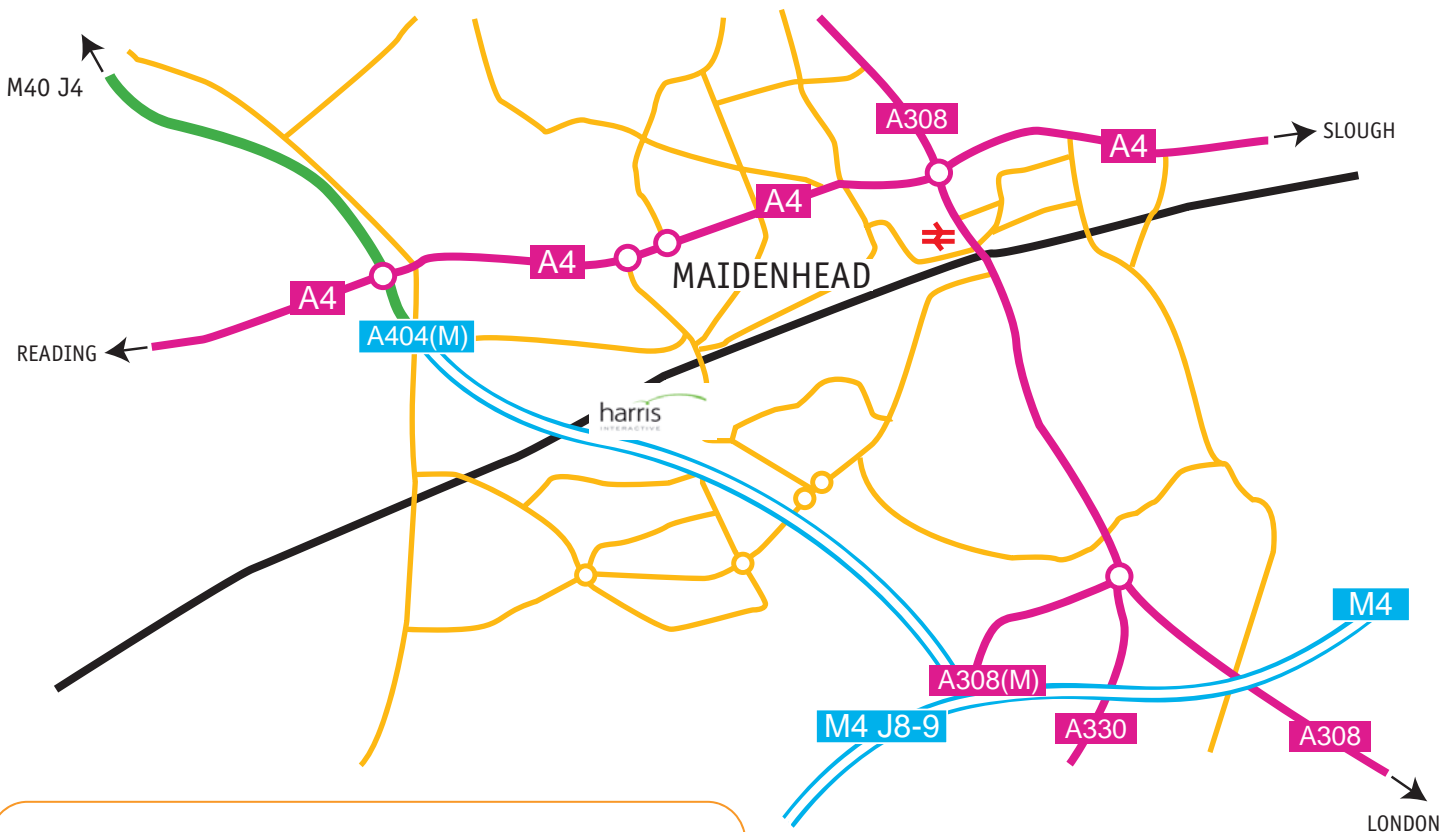

MAIDENHEAD OFFICE

Vanwall Road
Maidenhead, Berkshire SL6 4UB
United Kingdom

Tel +44 (0) 1628 770077
Fax +44 (0) 1628 785433

By Car From M4

Leave the M4 at Junction 8/9 and join the A404M towards Henley. Follow the signs to Cox Green/White Waltham. Turn left at the roundabout until you reach a pair of mini roundabouts, turn left into Norreys Drive. You will pass Glaxo SmithKline on your left. Soon after this there is a sharp bend to the right. Turn left at the next mini roundabout into Vanwall Business Park. Harris Interactive is located 300m on your left.

From Maidenhead Town Centre

Take the A4 going towards Reading. Travel up Castle Hill passing a garage on the right and a Mercedes showroom on the left. Go down the hill and turn left at the mini roundabout into Wootton Way. Follow this road passing shops on your left and pass under a railway bridge. Climb a slight hill and turn right into Vanwall Business Park. Harris Interactive is 300m on your left.